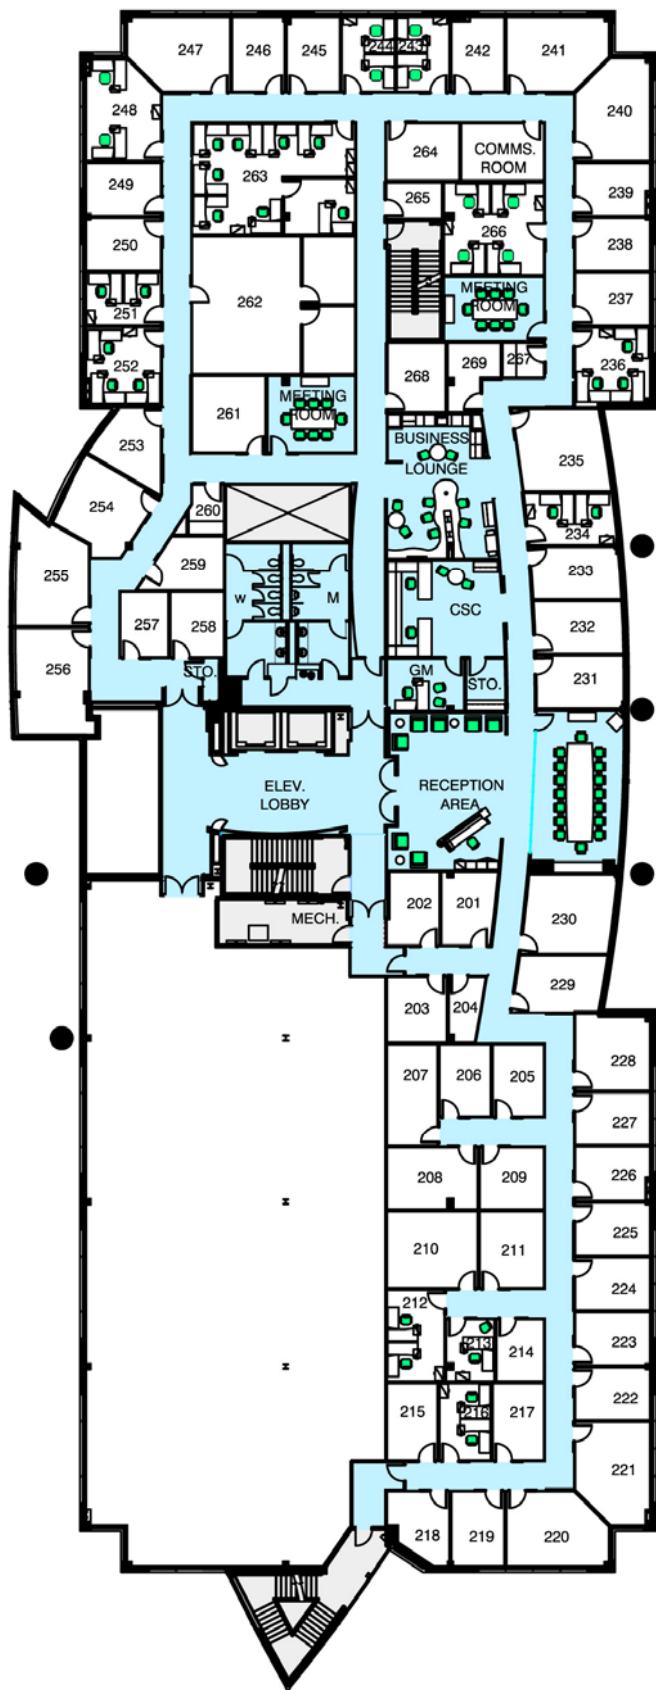

## Location Amenities Include

- Offices from 150 to 3,000 square feet
- Internet and phone lines
- Meeting Rooms and Videoconferencing Studios
- Business and IT Support
- Valet Parking and Secure 24-hour access
- Swing Space and Team Room options

For more information, call:

**Toll Free: 877.734.8787**

Or contact your local salesperson:

Megan Barkve 1.916.774.7100

megan.barkve@hq.com

CENTER FLOOR PLAN

LOCAL MAP & DIRECTIONS

Directions By Road